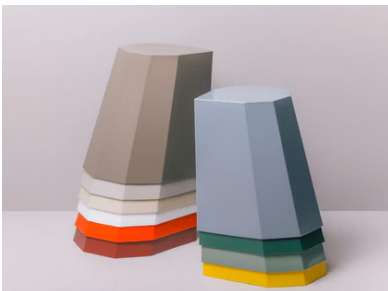

Martino Gamper.

Martino Gamper (b. 1971, Merano, Italy) lives and works in London. Gamper moved to London in 1997 to study at the Royal College of Art and has lived in the city ever since.

Working across design and art venues, Gamper engages in a variety of projects from exhibition design, interior design, one-off commissions and the design of mass-produced products for the cutting edge of the international furniture industry.

Gamper has a thorough understanding of design history embedded in the process of making. He knows that to craft a joint in this way or that is not simply a practical choice but one laden with meaning.