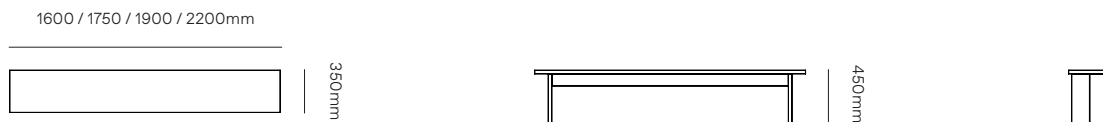

Kusabi bench seat.