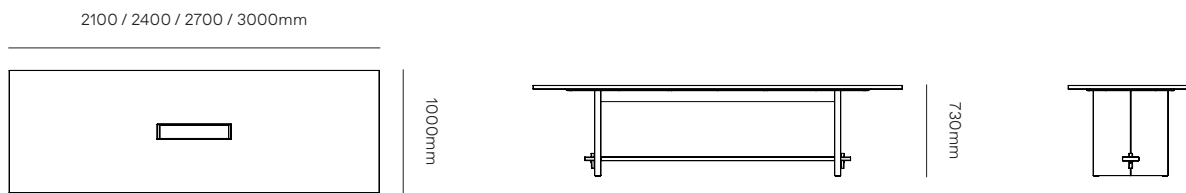

Product specifications.

Kusabi table.