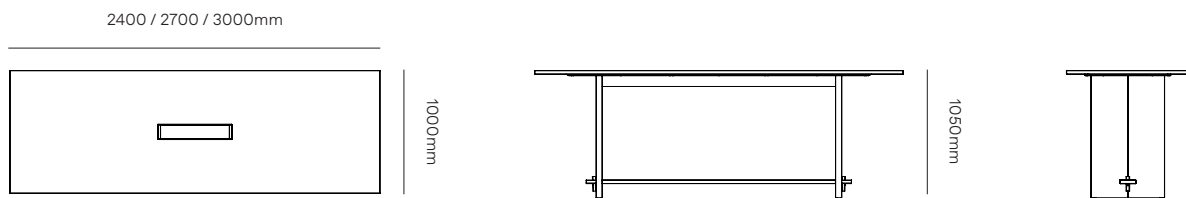

Kusabi leaner.