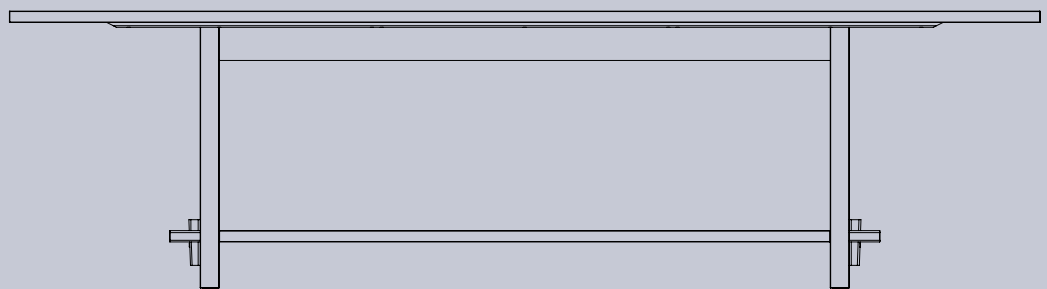

aspect 

Kusabi
Specification
Sheet.

Kusabi is a robust table inspired by the simplicity of traditional Japanese craftsmanship.

The Kusabi table has a simple, carefully considered aesthetic, where form meets functionality. Crafted vertical timber forms are tightly connected by strong horizontal beams.

Inspired by Japanese minimalism and traditional craftsmanship, the Kusabi table by Aspect is clean, uncluttered and spacious. The large-format solid timber slab design makes this the perfect table for hosting informal meetings and collaborating in your workplace.

Kusabi's sustainable flat-pack design allows for ease of transport and assembly on site.

Kusabi has been designed with specific attention to functional and aesthetic details. The leg to footrail connection uses a traditional technique known as a 'tusk tenon', which removes the use of glued joints and allows for easy assembly.

Seamless power and data integration is a key factor in the design. A cable reticulation cavity concealed within the leg runs up to a centrally mounted power box, adding functionality by providing user integration and connectivity.