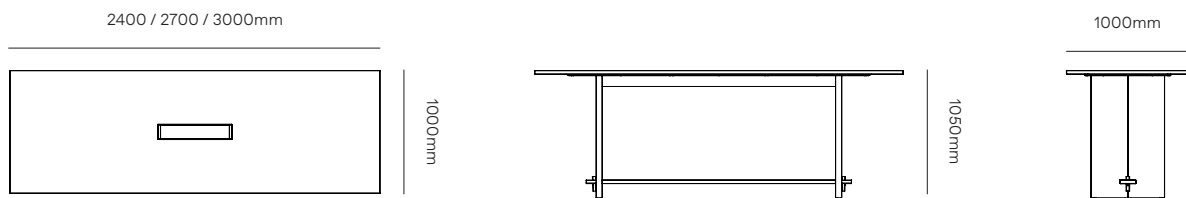

Kusabi leaner.