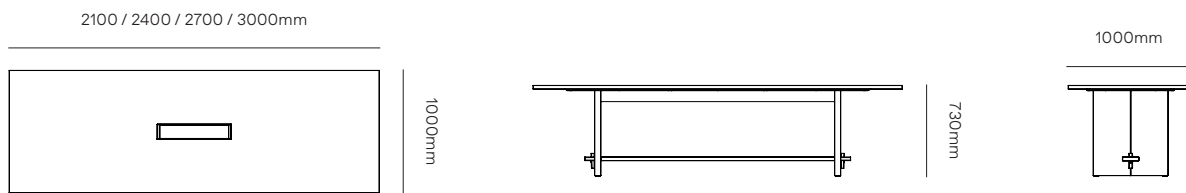

Product specifications.

Kusabi table.