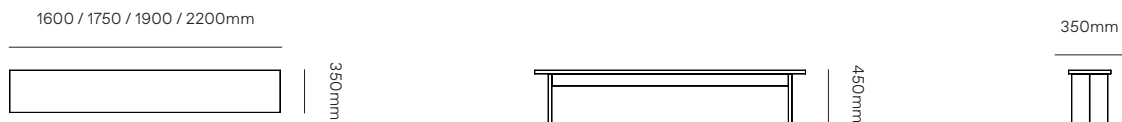

Kusabi bench seat.