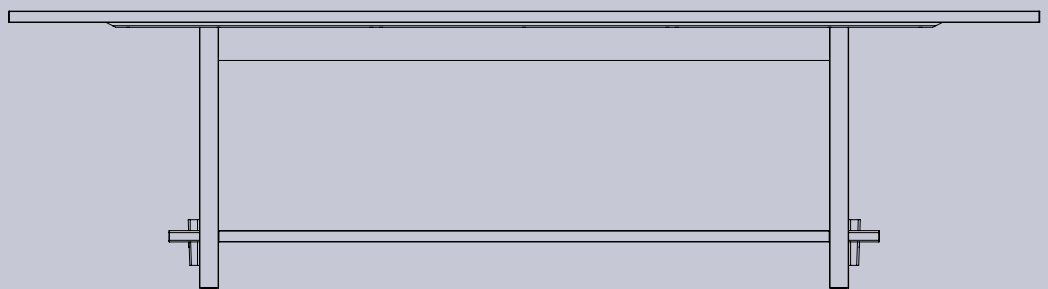

aspect 

Kusabi
Specification
Sheet.

Kusabi is a robust table inspired by the simplicity of traditional Japanese craftsmanship.

The Kusabi table has a simple, carefully considered aesthetic, where form meets functionality. Crafted vertical timber forms are tightly connected by strong horizontal beams.

Inspired by Japanese minimalism and traditional craftsmanship, the Kusabi table by Aspect is clean, uncluttered and spacious. The large-format solid timber slab design makes this the perfect table for hosting informal meetings and collaborating in your workplace.

Kusabi's sustainable flat-pack design allows for ease of transport and assembly on site.

Kusabi has been designed with specific attention to functional and aesthetic details. The leg to footrail connection uses a traditional technique known as a 'tusk tenon', which removes the use of glued joints and allows for easy assembly.

Seamless power and data integration is a key factor in the design. A cable reticulation cavity concealed within the leg runs up to a centrally mounted power box, adding functionality by providing user integration and connectivity.