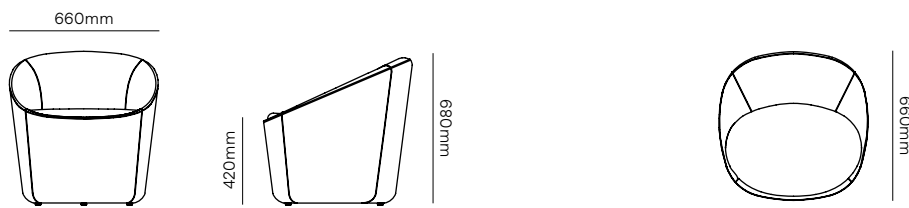

Materials

Products are available to be upholstered in NZ, only available on request.

Variations

Sofa stool (single seater, 2 seater) and bench stool

Lead Time

12 - 14 weeks

Product specifications.

Sofa stool, 1 seater.