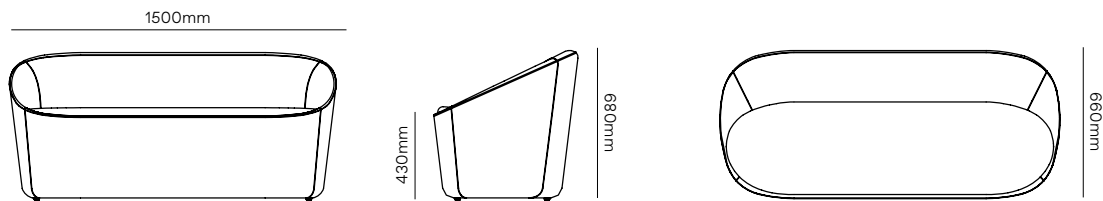

Sofa stool, 2 seater.