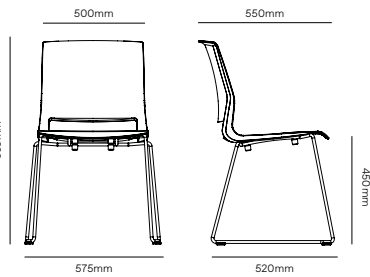

Above: Andres Baldoví and Marcelo Alegre.

Product specifications.

An Aspect product.
Designed in Spain by Alegre Design.
Made in Italy.

Finishes	Metal frame Black Chrome	Perforated seat Black White Grey Navy
Variations	Chair, bar stool Refer to pg6 for variations	
Use	Recommended user maximum weight - 140kg	
Warranty	10 year warranty for normal commercial use	
Certifications	Greenguard Gold CATAS EN 1728:2012	
Lead Time	3-5 days	

Product specifications.

Shift chair.

Shift 4 leg.

Shift sled.

Shift 4 leg castor wheels.

All variations have the option for an upholstered seat. Upholstered in New Zealand.

Shift bar stool.

Shift bar stool 4 leg.

Shift bar stool sled.

Bar stools are available in 650mm or 750mm heights.

All variations have the option for an upholstered seat. Upholstered in New Zealand.

We are creative problem solvers that champion original thinking. We love sharing ideas, taking something and making it better together.