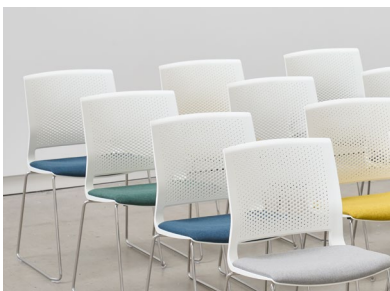

Alegre Design.

Alegre Design are an innovative design company committed to bringing value to people through their work. Known for their creative and forward-thinking approach, they are constantly seeking new perspectives and ideas to redefine services, products and experiences. With their intention to help inspire change through design.

Having worked together for over 20 years across several industries, Andres Baldoví and Marcelo Alegre are equipped with intuition, perspective and an understanding of culture that allows them to develop meaningful products and services within a global context.

Alegre strives to create realistic solutions for the product's lifespan: from the production process itself, the sustainability of its manufacturing, the use efficiency, the user interface or its environmentally-friendly materials.

Above: Andres Baldoví and Marcelo Alegre.