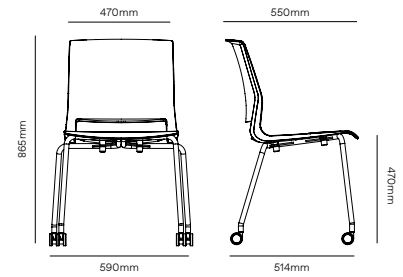

Above: Andres Baldoví and Marcelo Alegre.

Product specifications.

An Aspect product.
Designed in Spain by Alegre Design.
Made in Italy.

Finishes	Metal frame Black Chrome	Perforated seat Black White Grey Navy
Variations	Chair, bar stool Refer to pg6 for variations	
Use	Recommended user maximum weight - 140kg	
Warranty	10 year warranty for normal commercial use	
Certifications	Greenguard Gold CATAS EN 1728:2012	
Lead Time	3-5 days	

Product specifications.

Shift chair.

Shift 4 leg.

Shift sled.

Shift 4 leg castor wheels.

All variations have the option for an upholstered seat. Upholstered in New Zealand.

Shift bar stool.

Shift bar stool 4 leg.

Shift bar stool sled.

Bar stools are available in 650mm or 750mm heights.

All variations have the option for an upholstered seat. Upholstered in New Zealand.

We are creative problem solvers that champion original thinking. We love sharing ideas, taking something and making it better together.