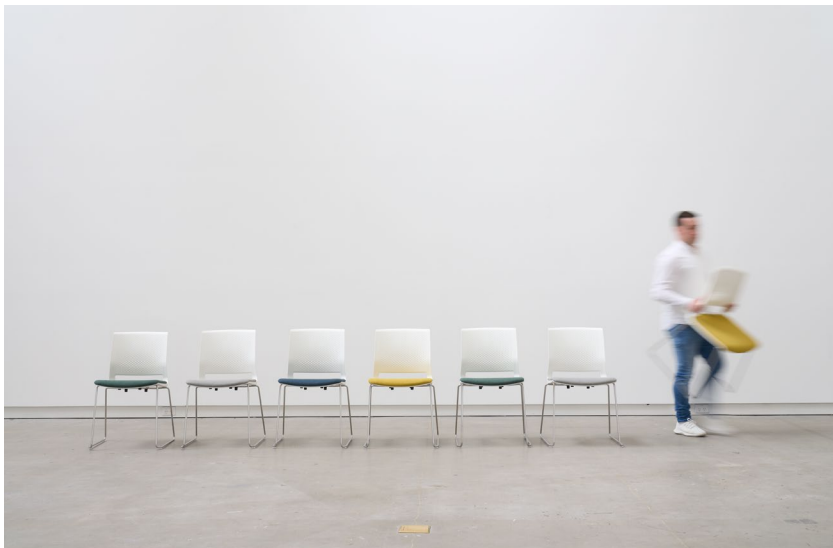

aspect 

Shift
Specification
Sheet.

The Shift range is a collection of chairs and stools that combine comfort, sturdiness and practicality.

Shift is highly functional, versatile and long-lasting – all of the qualities expected of a chair dedicated to community use. Featuring a slim profile design and an unassuming steel frame base, the Shift chair can be easily integrated into a range of commercial interiors.

Shift is stackable and can be efficiently stored and easily relocated. It is the perfect solution for large gatherings or multipurpose settings that require lightweight and durable seating.

The Shift chair is the perfect solution for large gatherings or multipurpose settings that require lightweight and durable seating.

The shell, available in multiple colours, is made of fibre-glass filled polypropylene and is produced with a perforated backrest. The seat can be optionally upholstered.

Shift is available with 4-leg, sled or 4-leg with castors base options. The frames are made of curved welded tubular steel, 20mm in the 4-leg versions, and 12mm wire in the sled version.