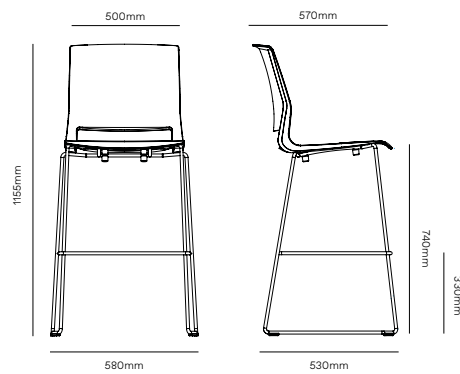

The shell, available in multiple colours, is made of fibre-glass filled polypropylene and is produced with a perforated backrest. The seat can be optionally upholstered.

Shift is available with 4-leg, sled or 4-leg with castors base options. The frames are made of curved welded tubular steel, 20mm in the 4-leg versions, and 12mm wire in the sled version.

Above: Andres Baldoví and Marcelo Alegre.

Product specifications.

An Aspect product.
Designed in Spain by Alegre Design.
Made in Italy.

Finishes	Metal frame Black Chrome	Perforated seat Black White Grey Navy
Variations	Chair, bar stool Refer to pg6 for variations	
Use	Recommended user maximum weight - 140kg	
Warranty	10 year warranty for normal commercial use	
Certifications	Greenguard Gold CATAS EN 1728:2012	
Lead Time	3-5 days	

Product specifications.

Shift chair.

Shift 4 leg.

Shift sled.

Shift 4 leg castor wheels.

All variations have the option for an upholstered seat. Upholstered in New Zealand.

Shift bar stool.

Shift bar stool 4 leg.

Shift bar stool sled.

Bar stools are available in 650mm or 750mm heights.

All variations have the option for an upholstered seat. Upholstered in New Zealand.

We are creative problem solvers that champion original thinking. We love sharing ideas, taking something and making it better together.