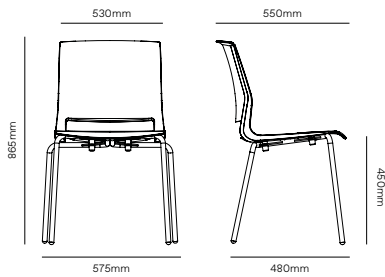

Above: Andres Baldoví and Marcelo Alegre.

Product specifications.

An Aspect product.
Designed in Spain by Alegre Design.
Made in Italy.

Finishes	Metal frame Black Chrome	Perforated seat Black White Grey Navy
Variations	Chair, bar stool Refer to pg6 for variations	
Use	Recommended user maximum weight - 140kg	
Warranty	10 year warranty for normal commercial use	
Certifications	Greenguard Gold CATAS EN 1728:2012	
Lead Time	3-5 days	

Product specifications.

Shift chair.

Shift 4 leg.

Shift sled.

Shift 4 leg castor wheels.

All variations have the option for an upholstered seat. Upholstered in New Zealand.

Shift bar stool.

Shift bar stool 4 leg.

Shift bar stool sled.

Bar stools are available in 650mm or 750mm heights.

All variations have the option for an upholstered seat. Upholstered in New Zealand.

We are creative problem solvers that champion original thinking. We love sharing ideas, taking something and making it better together.