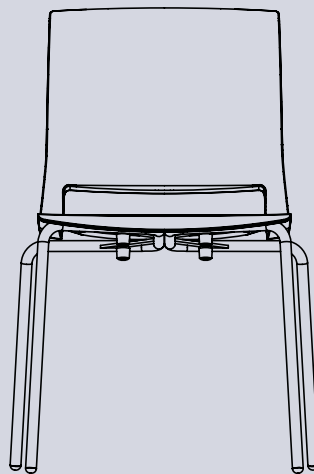

aspect 

Shift
Specification
Sheet.

The Shift range is a collection of chairs and stools that combine comfort, sturdiness and practicality.

Shift is highly functional, versatile and long-lasting – all of the qualities expected of a chair dedicated to community use. Featuring a slim profile design and an unassuming steel frame base, the Shift chair can be easily integrated into a range of commercial interiors.

Shift is stackable and can be efficiently stored and easily relocated. It is the perfect solution for large gatherings or multipurpose settings that require lightweight and durable seating.

The Shift chair is the perfect solution for large gatherings or multipurpose settings that require lightweight and durable seating.

The shell, available in multiple colours, is made of fibre-glass filled polypropylene and is produced with a perforated backrest. The seat can be optionally upholstered.

Shift is available with 4-leg, sled or 4-leg with castors base options. The frames are made of curved welded tubular steel, 20mm in the 4-leg versions, and 12mm wire in the sled version.