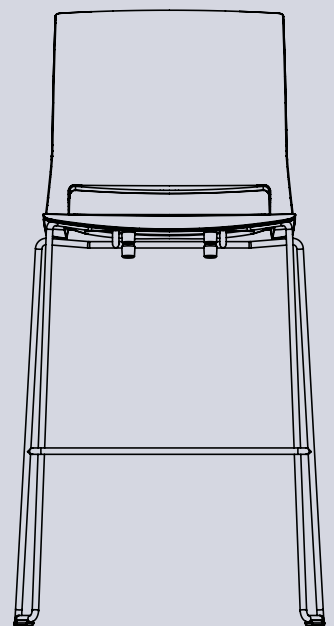

aspect 

Shift
Specification
Sheet.

The Shift range is a collection of chairs and stools that combine comfort, sturdiness and practicality.

Shift is highly functional, versatile and long-lasting – all of the qualities expected of a chair dedicated to community use. Featuring a slim profile design and an unassuming steel frame base, the Shift chair can be easily integrated into a range of commercial interiors.

Shift is stackable and can be efficiently stored and easily relocated. It is the perfect solution for large gatherings or multipurpose settings that require lightweight and durable seating.

The Shift chair is the perfect solution for large gatherings or multipurpose settings that require lightweight and durable seating.

The shell, available in multiple colours, is made of fibre-glass filled polypropylene and is produced with a perforated backrest. The seat can be optionally upholstered.

Shift is available with 4-leg, sled or 4-leg with castors base options. The frames are made of curved welded tubular steel, 20mm in the 4-leg versions, and 12mm wire in the sled version.