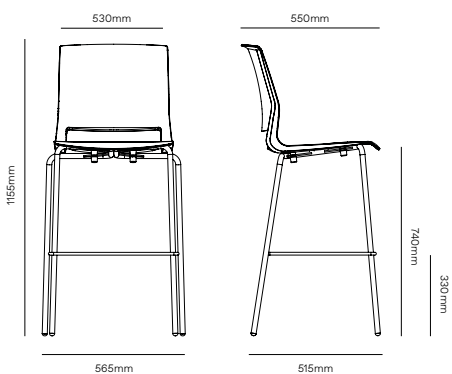

Above: Andres Baldoví and Marcelo Alegre.

Product specifications.

An Aspect product.
Designed in Spain by Alegre Design.
Made in Italy.

Finishes	Metal frame Black Chrome	Perforated seat Black White Grey Navy
Variations	Chair, bar stool Refer to pg6 for variations	
Use	Recommended user maximum weight - 140kg	
Warranty	10 year warranty for normal commercial use	
Certifications	Greenguard Gold CATAS EN 1728:2012	
Lead Time	3-5 days	

Product specifications.

Shift chair.

Shift 4 leg.

Shift sled.

Shift 4 leg castor wheels.

All variations have the option for an upholstered seat. Upholstered in New Zealand.

Shift bar stool.

Shift bar stool 4 leg.

Shift bar stool sled.

Bar stools are available in 650mm or 750mm heights.

All variations have the option for an upholstered seat. Upholstered in New Zealand.

We are creative problem solvers that champion original thinking. We love sharing ideas, taking something and making it better together.