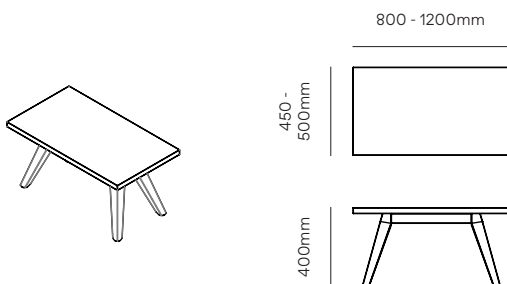

Stork rectangular coffee table.