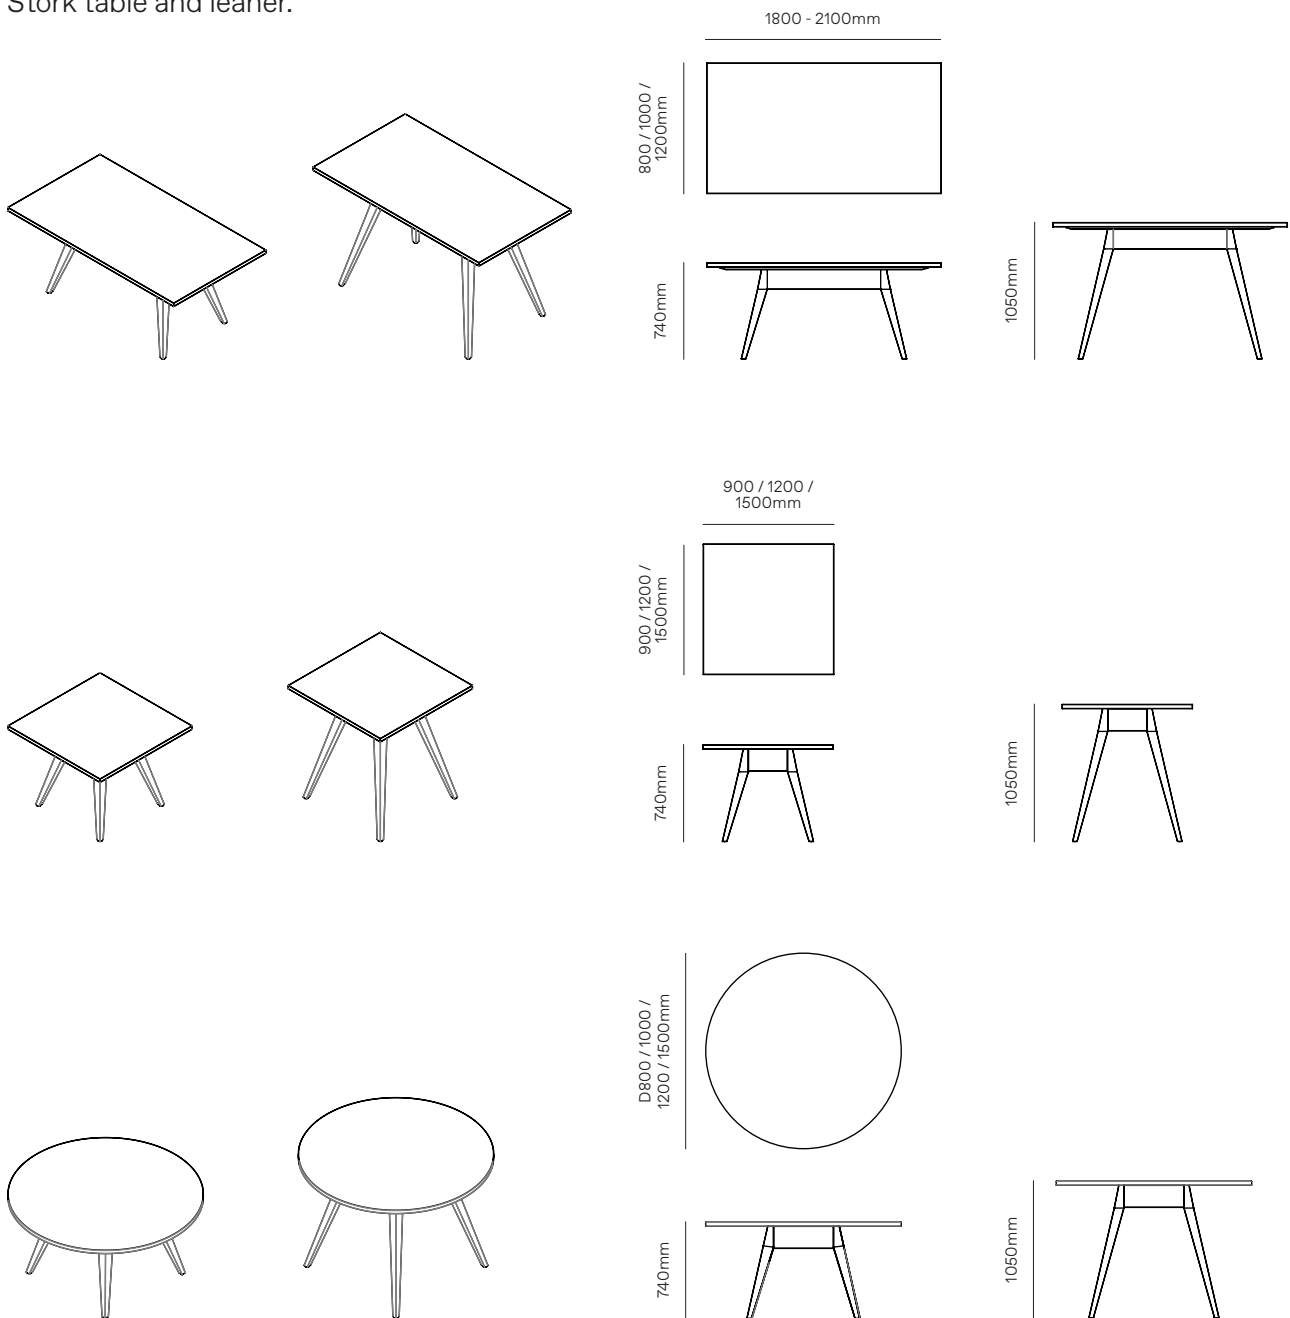

Product specifications.

Stork table and leaner.