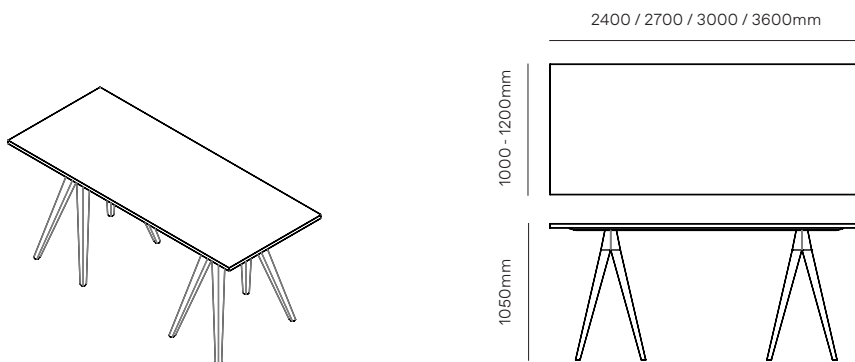

Product specifications.

Stork trestle table and leaner.