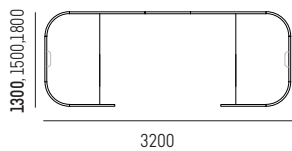

OPEN BACK TO BACK