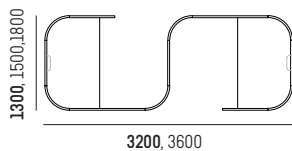

CONTACT

AUCKLAND
+64 9 302 0188
27 NUGENT STREET, GRAFTON
1023 AUCKLAND, NEW ZEALAND

SYDNEY
02 9929 2200
LEVEL 1 40 KING STREET
SYDNEY NSW 2000 AUSTRALIA

HARBOUR

SEMI PRIVATE SINGLE

SEMI PRIVATE BACK TO BACK